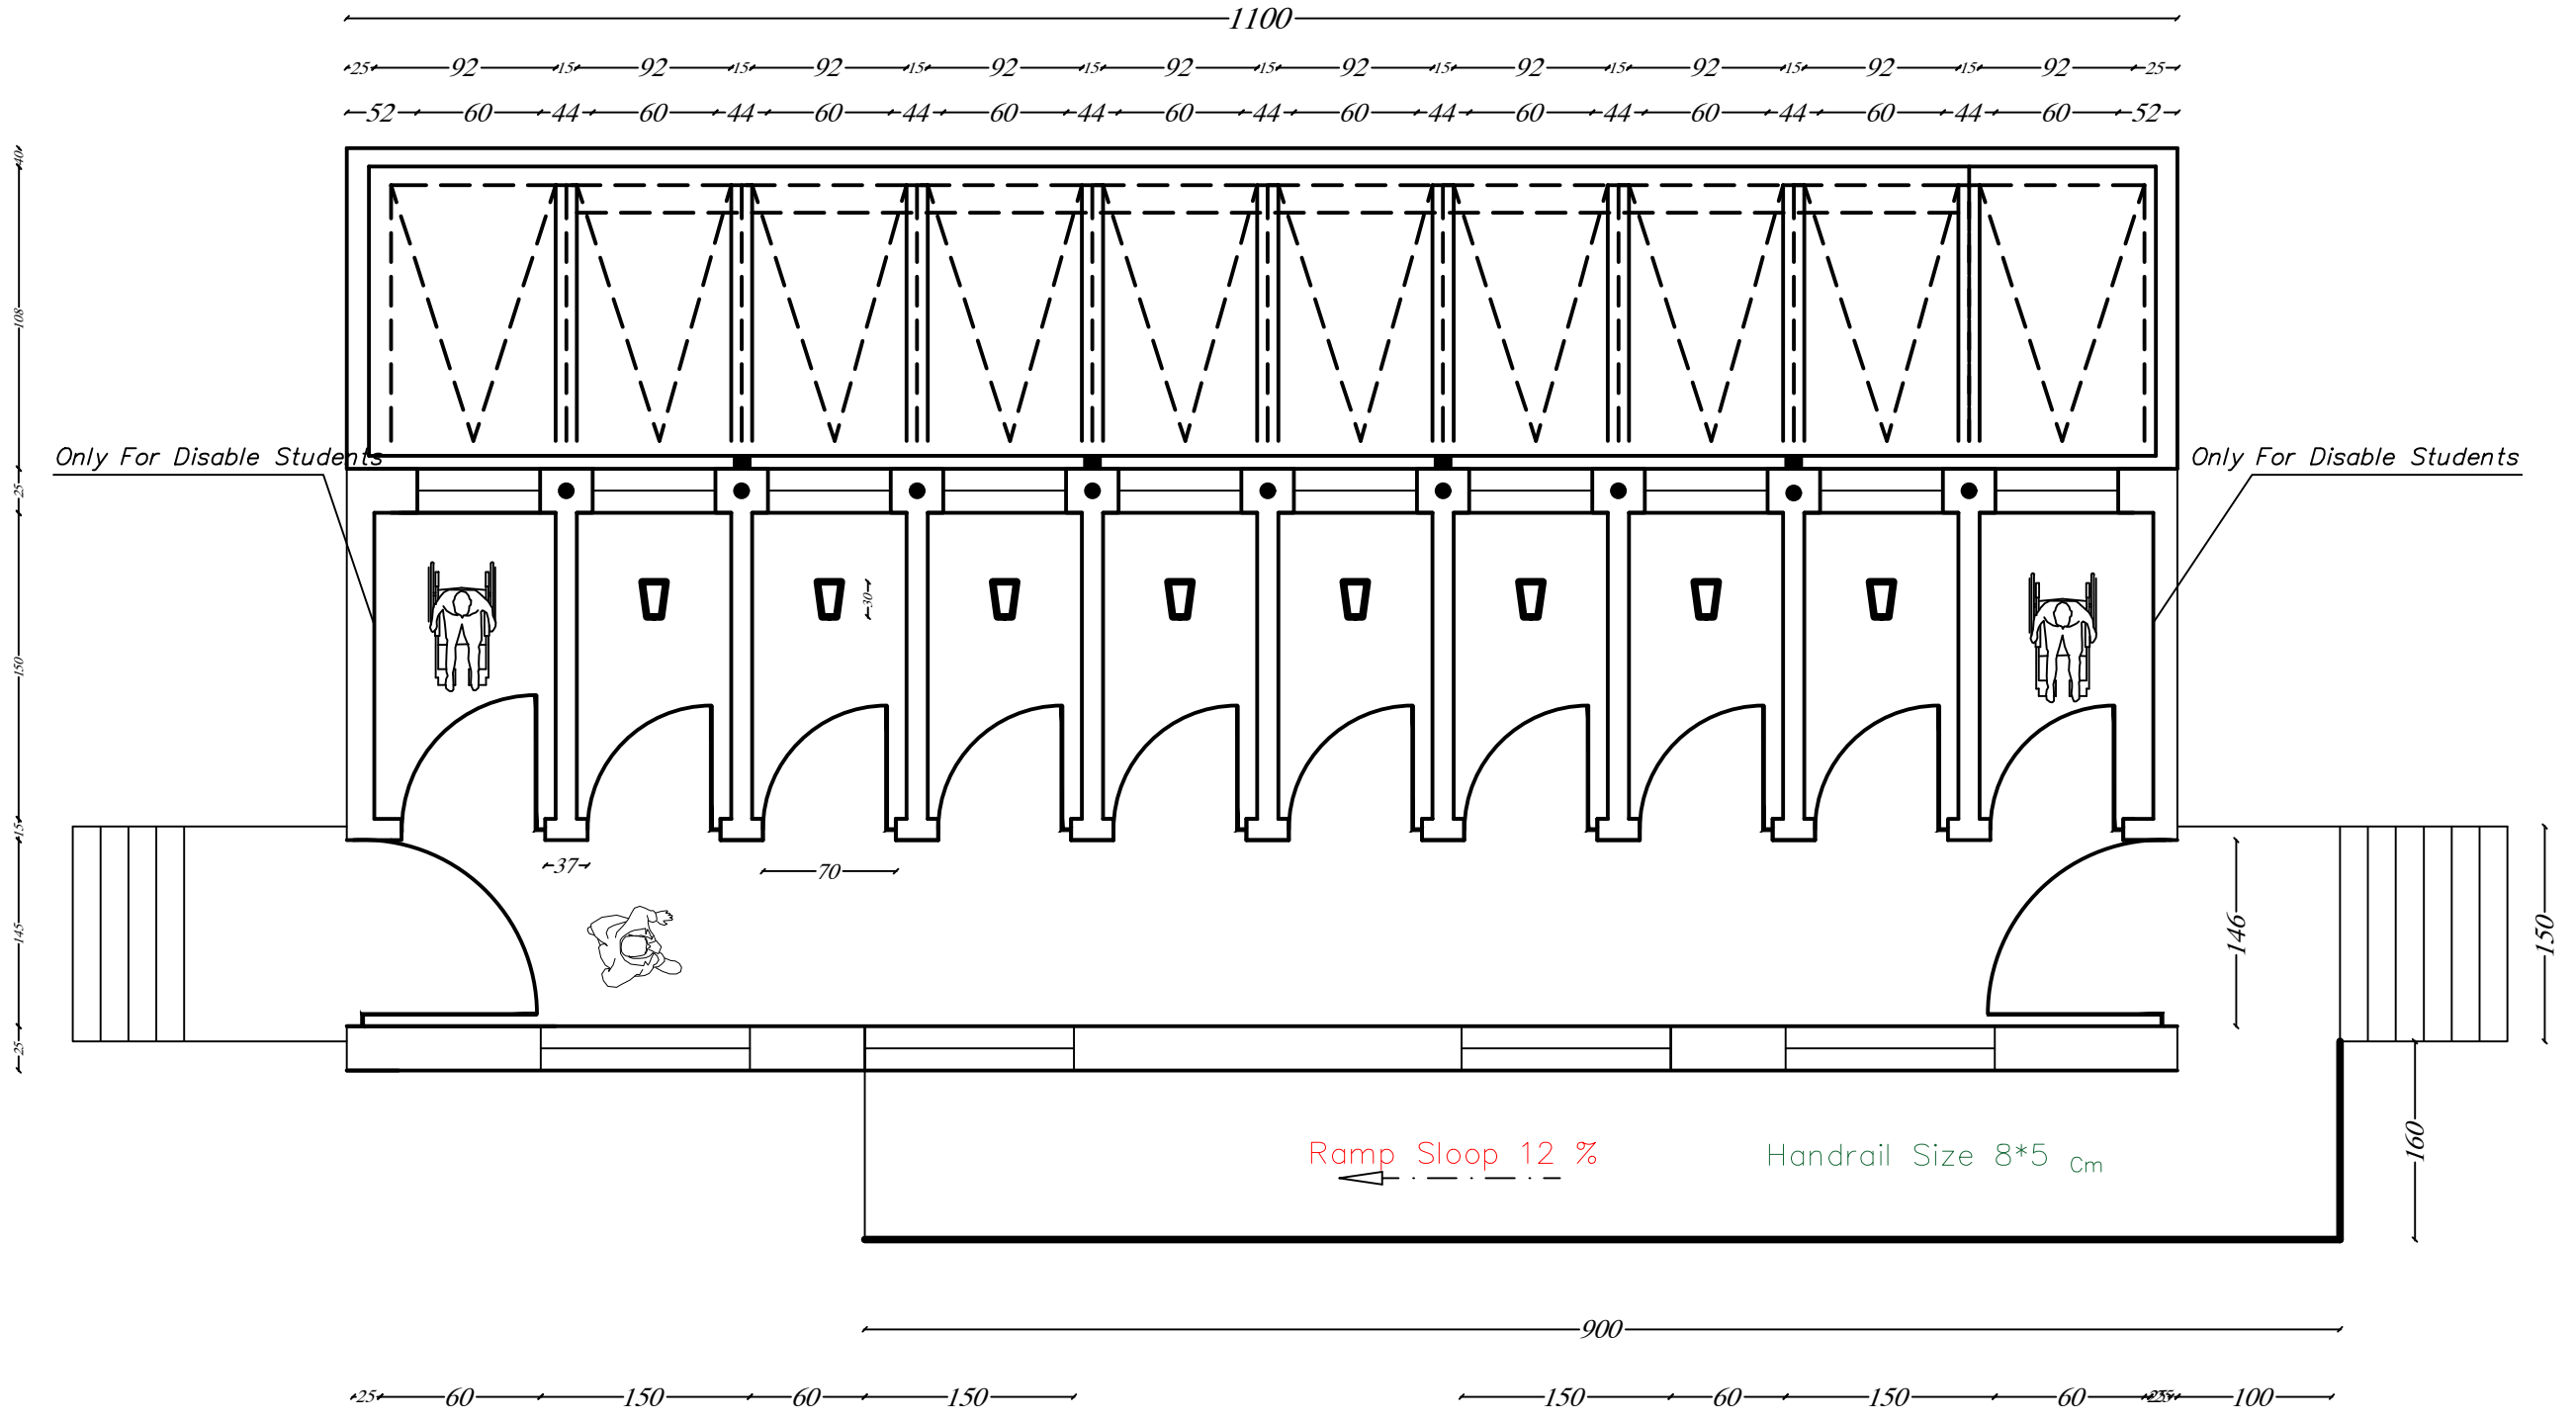

Drawing Title:  
Main plan-10 Cabin

Design By : MoE  
Standard School  
Design in Afghanistan

Drawing Scale :  
1 : 100 in dimension

Scale :  
Free Scale

Drawing By :  
Ahmad Khalid 'Raji'  
Construction 'Eng'

Project Location :  
Sar-i-Pul Province

Checked By :

Approved By :

Year :  
2023-1402

Signature:

**SRP - office  
Sponsorship**

Project Name:  
10 cabin toilet

Drawing Title:  
Section A-A

Design By : MoE  
Standard School  
Design in Afghanistan

Drawing Scale :  
1 : 100 in dimension

Scale :  
Free Scale

Drawing By :  
Ahmad Khalid 'Raji'  
Construction 'Eng'

Project Location :  
Sar-i-Pul Province