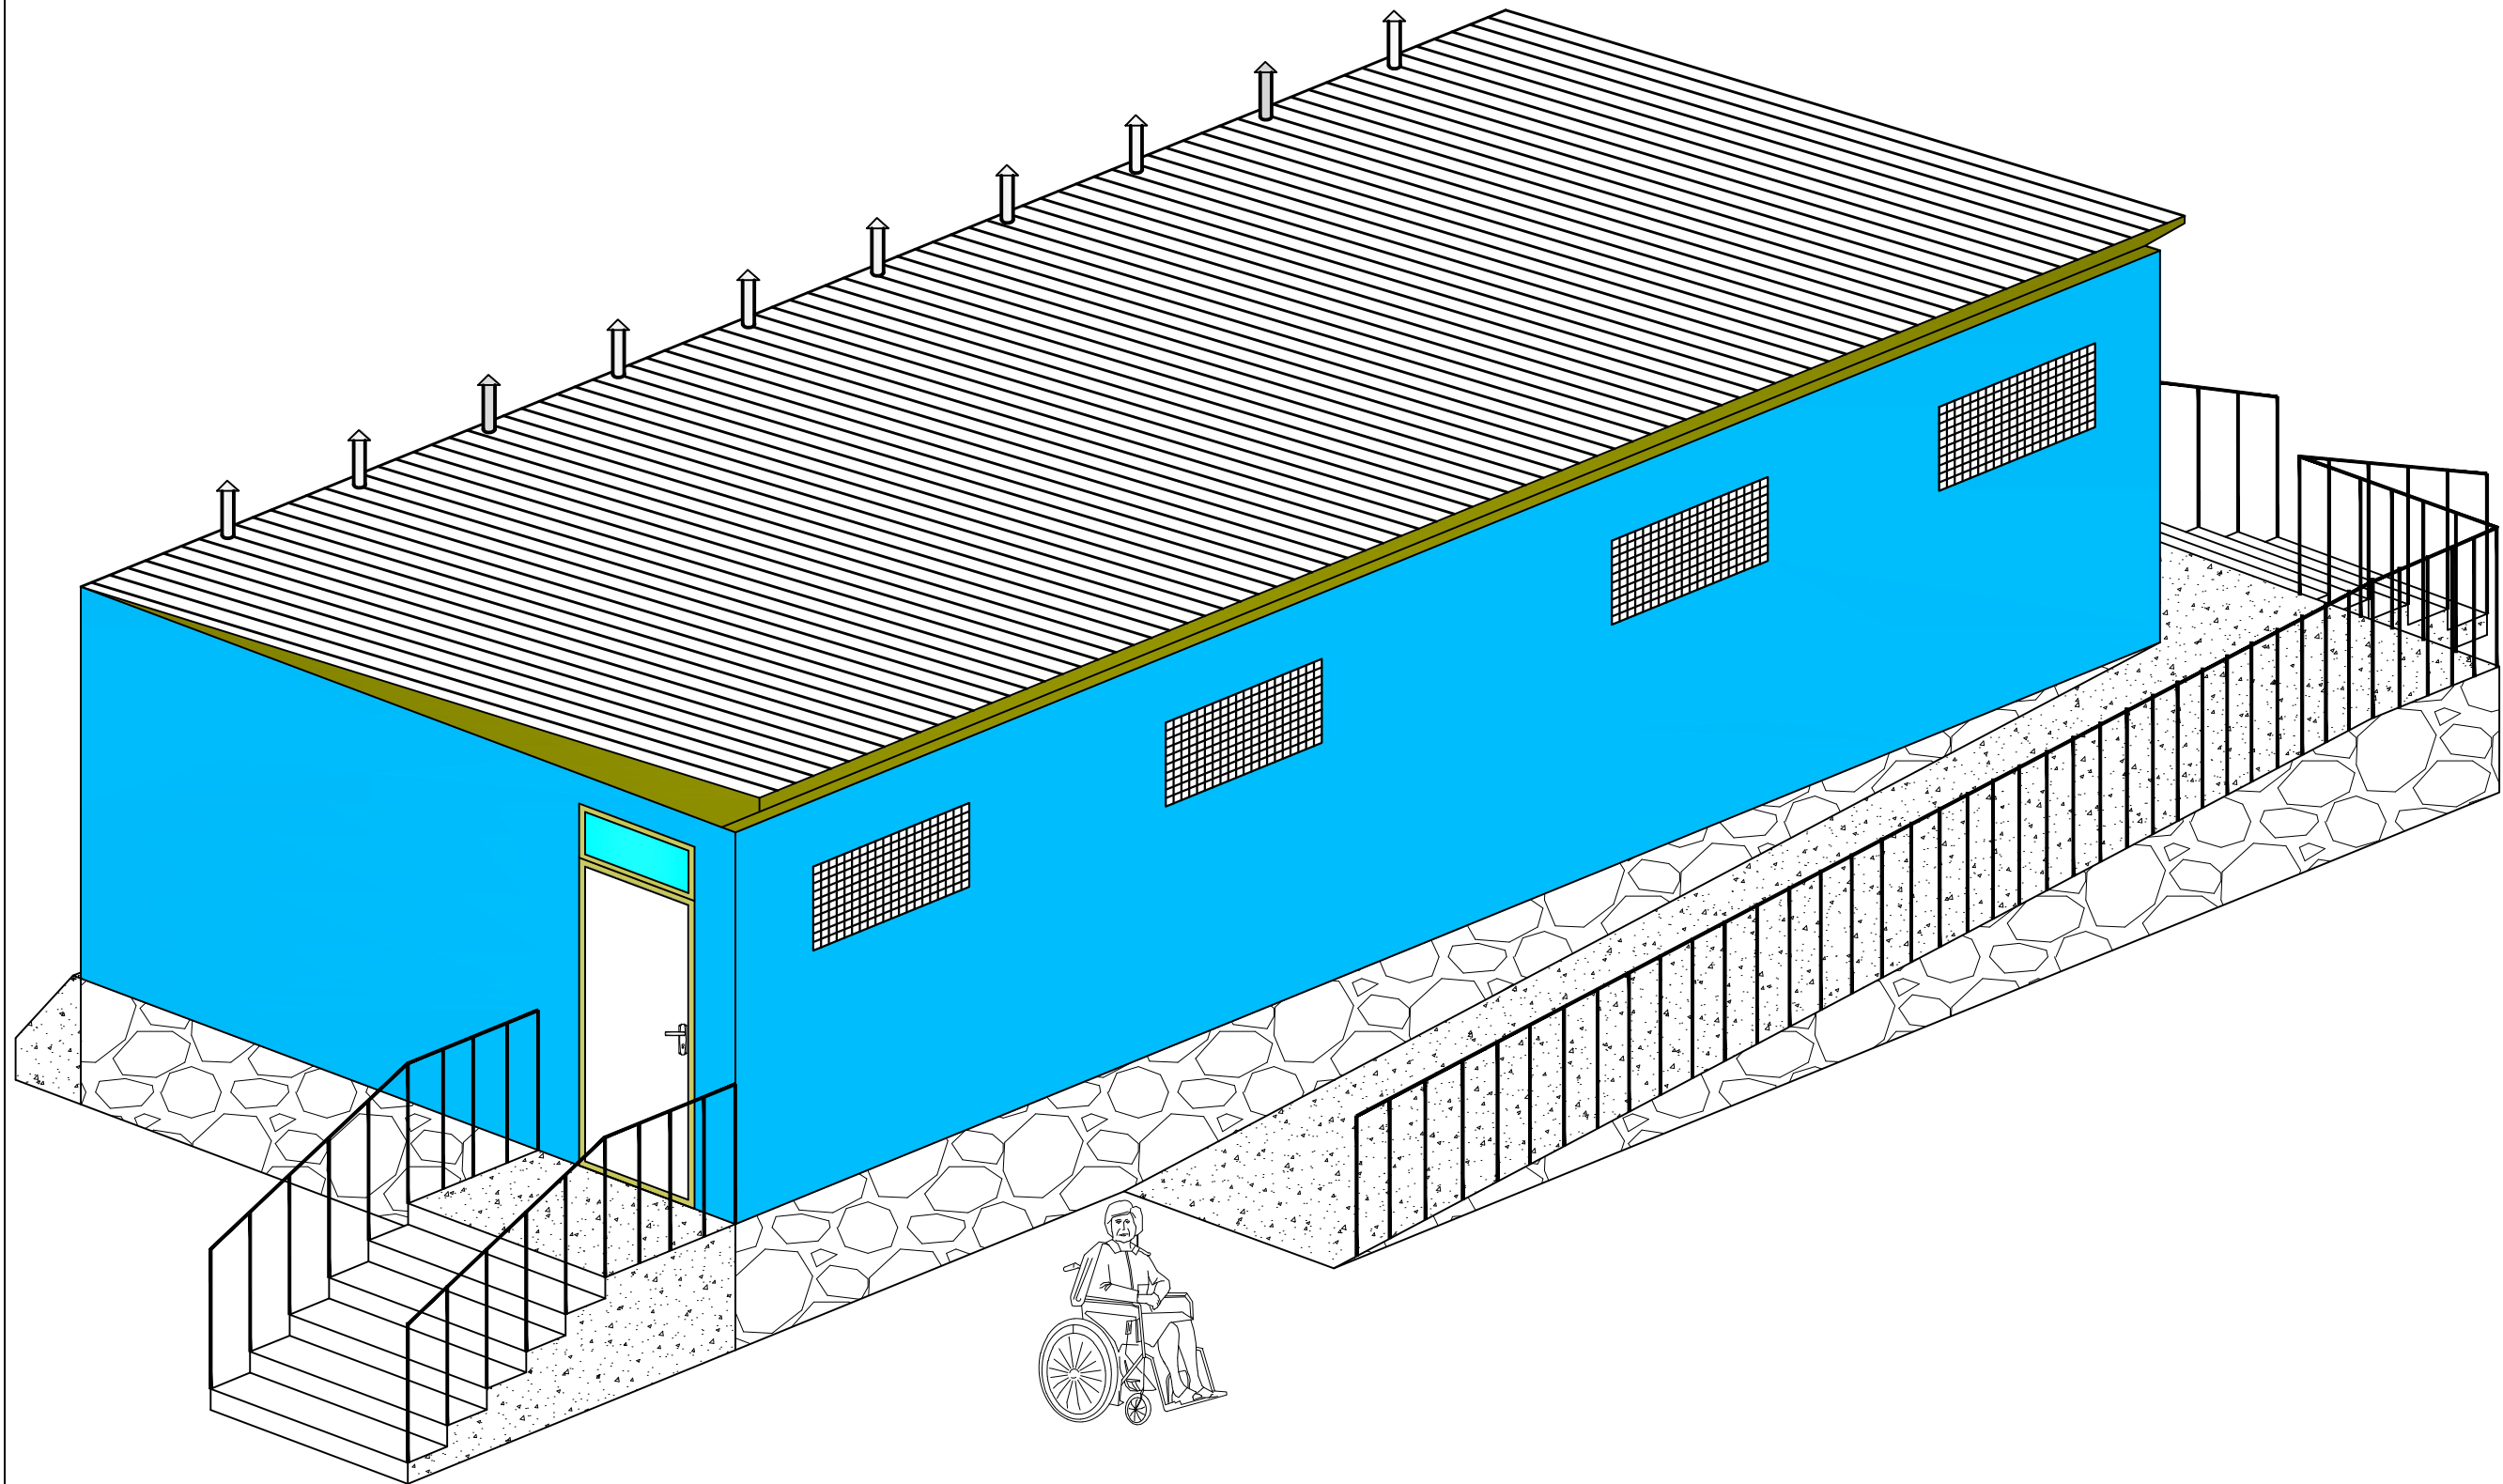

*SRP - office  
Sponsorship*

*Project Name:  
10 cabin toilet*

*Drawing Title:  
Ground floor plan*

*Design By : MoE  
Standard School  
Design in Afghanistan*

*Drawing Scale :  
1 : 100 in dimension*

*Scale :  
Free Scale*

*Drawing By :  
Ahmad Khalid 'Raji'  
Construction 'Eng'*

*Project Location :  
Sar-i-Pul Province*

*Checked By :*

*Approved By :*

*Year :  
2023-1402*

*Signature:*

**SRP - office**  
**Sponsorship**

Project Name:  
10 cabin toilet

Drawing Title:  
Main plan-10 Cabin

Design By : MoE  
Standard School  
Design in Afghanistan

Drawing Scale :  
1 : 100 in dimension

Scale :  
Free Scale

Drawing By :  
Ahmad Khalid 'Raji'  
Construction 'Eng'

Project Location :  
Sar-i-Pul Province

Checked By :

Approved By :

Year :  
2023-1402

Signature:

**SRP - office  
Sponsorship**

Project Name:  
10 cabin toilet

Drawing Title:  
Section A-A